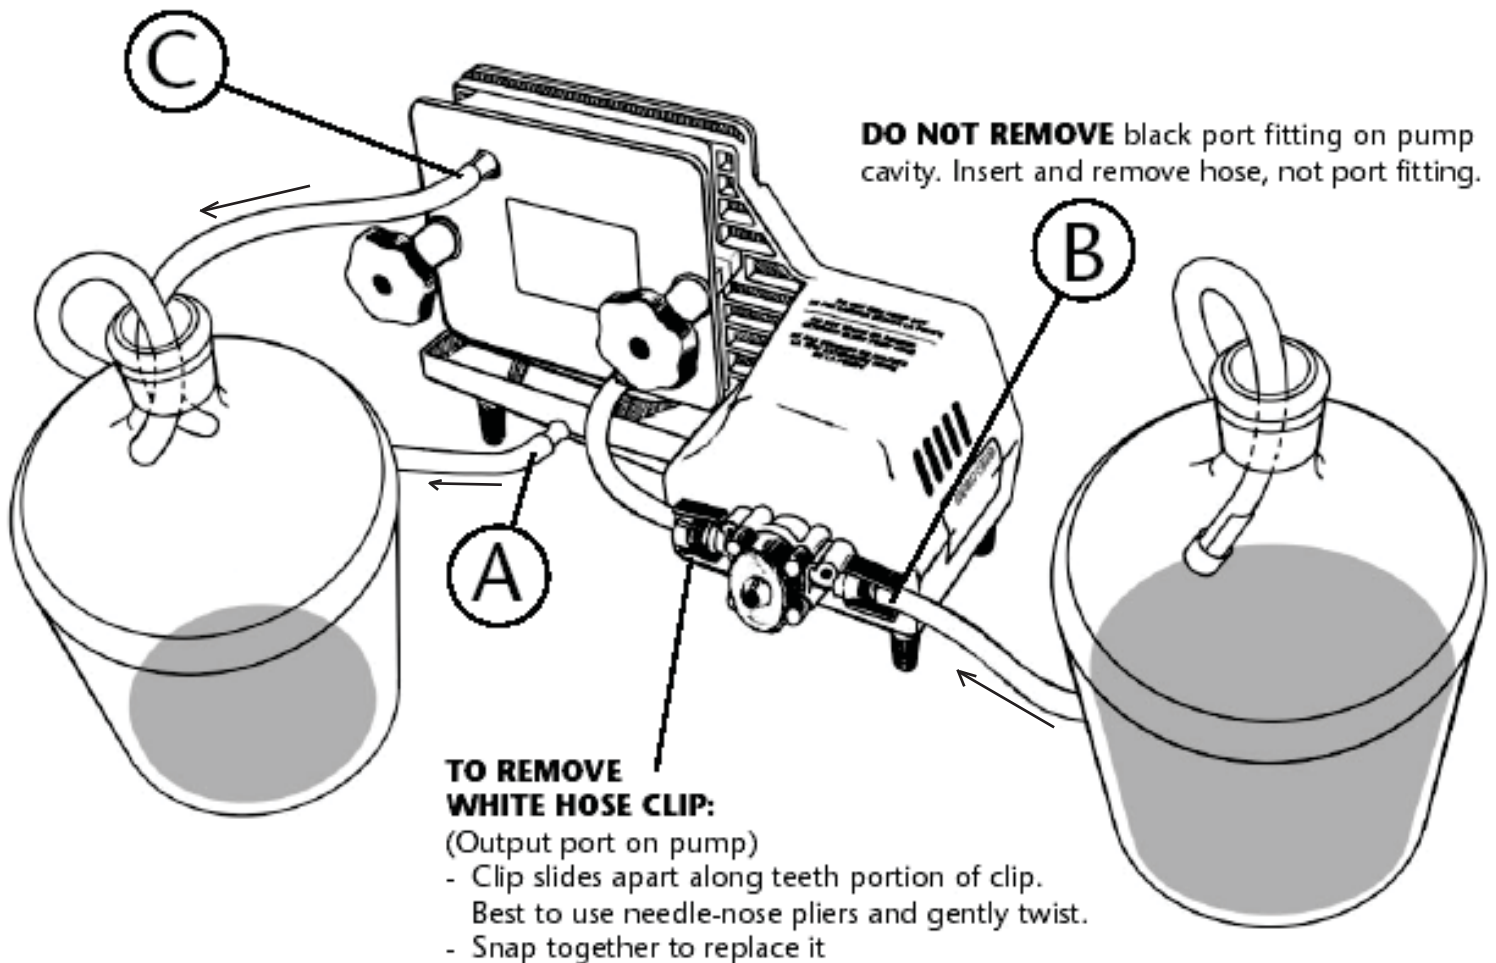

WINE SENSE™

for the love of winemaking

Buon Vino Mini Jet Filter Diagram

Filtering Pad Insertion

Coarse Side

Coarse/bumpy side of filter pads always faces towards black hand wheels.

- A- Drip Tray Hose (shorter, small diameter)
- B- Intake Hose (with wire and sediment tip)
- C- Output Hose (longer, larger diameter)

IMPORTANT NOTICE

Buon Vino filters have been designed to use original Buon Vino filter pads. Using filter pads that are not marked Buon Vino Manufacturing may result in problems with filtration and could affect the performance of the filter. Using NON-original Buon Vino filter pads can void filter warranty.